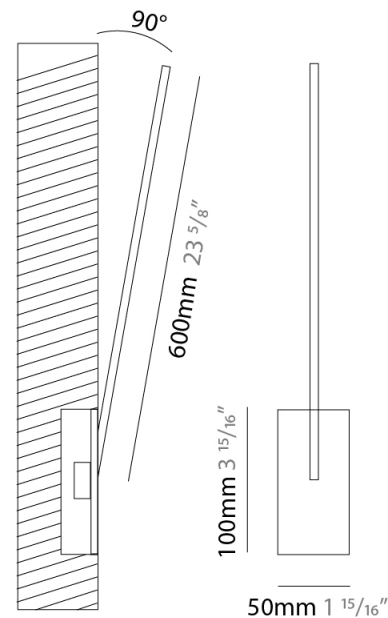

PROJECT	_____
TYPE	_____
SPECIFIER	_____
QUANTITY	_____
DATE	_____

SPILLO 1 ROD RECESSED

D46016- _____ - _____
base number   Color   Finish
                         Temperature   Options

1. To build a product code in our configurator select the specify button on the base model # product page
2. To build a manual product code on this datasheet choose from the options listed below in blue font and add the suffix to the base model #

GENERAL

Series: Spillo
Subseries: Spillo 1 Rod
Brand: Icone
Division: Design
Mounting Type: Recessed
Mounting Location: Wall
Subcategory: Ambient

PHYSICAL

Shape: Rectangle
Width (mm): 50
Width (in): 1 ¹⁵/₁₆
Height (mm): 600
Height (in): 23 ⁵/₈
Light Distribution: Adjustable
Fixture Finish: [WHI](#) / [BLK](#) / [CHR](#) / [BGD](#)
Fixture Material: Brass

ELECTRICAL

Lamp Type: LED
Total Output Wattage (W): 7.92
Dimming: 0-10V Dimming
Driver Included: No
Driver Location: Remote
Driver Type: Constant Voltage - 120Vac
Driver Class: Class 2
Input Voltage (V): 120
Output Voltage (V): 12
Upon Request: (Not included, see components) 0-10Vdc dimming / 277Vac

LED

Color Temperature (°K): [2700](#) / [3000](#)
Nominal Lumen (lm): 660
CRI: >90 CRI
Lamp Life (hrs): 50000

OPTICAL

Adjustability: Tilt 120°

RATINGS AND CERTIFICATIONS

Certified By: Certified for North American Standards
IP rating: IP20