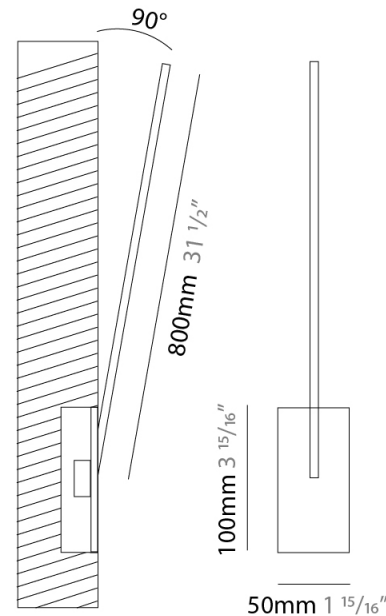

PROJECT	_____
TYPE	_____
SPECIFIER	_____
QUANTITY	_____
DATE	_____

SPILLO 1 ROD RECESSED

D46018- _____ - _____
base number   Color   Finish
                         Temperature   Options

1. To build a product code in our configurator select the specify button on the base model # product page
2. To build a manual product code on this datasheet choose from the options listed below in blue font and add the suffix to the base model #

GENERAL

Series: Spillo
Subseries: Spillo 1 Rod
Brand: Icone
Division: Design
Mounting Type: Recessed
Mounting Location: Wall
Subcategory: Ambient

PHYSICAL

Shape: Rectangle
Width (mm): 50
Width (in): 1 ¹⁵/₁₆
Height (mm): 800
Height (in): 31 ¹/₂
Light Distribution: Adjustable
Fixture Finish: WHI / BLK / CHR / BGD
Fixture Material: Brass

ELECTRICAL

Lamp Type: LED
Total Output Wattage (W): 10.56
Dimming: 0-10V Dimming
Driver Included: No
Driver Location: Remote
Driver Type: Constant Voltage - 120Vac
Driver Class: Class 2
Input Voltage (V): 120
Output Voltage (V): 12
Upon Request: (Not included, see components) 0-10Vdc dimming / 277Vac

LED

Color Temperature (°K): 2700 / 3000
Nominal Lumen (lm): 880
CRI: >90 CRI
Lamp Life (hrs): 50000

OPTICAL

Adjustability: Tilt 120°

RATINGS AND CERTIFICATIONS

Certified By: Certified for North American Standards
IP rating: IP20