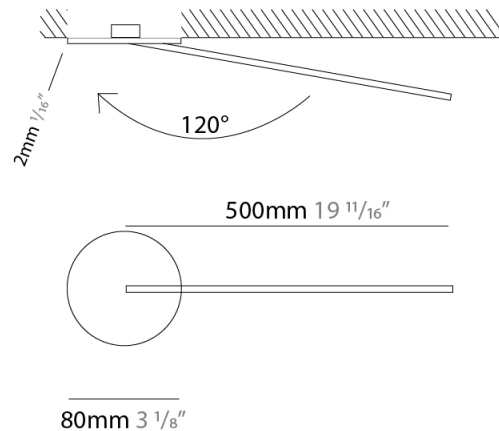

GENERAL

Series: Spillo
 Subseries: Spillo 1 Rod
 Brand: Icone
 Division: Design
 Mounting Type: Recessed
 Mounting Location: Wall
 Subcategory: Ambient

PHYSICAL

Shape: Rectangle
 Width (mm): 33
 Width (in): 1 ⁵/₁₆
 Height (mm): 826
 Height (in): 32 ¹/₂
 Min. Recessing Depth (mm): 30
 Min. Recessing Depth (in): 1 ³/₁₆
 Light Distribution: Adjustable
[Fixture Finish: WHI / BLK / CHR / BGD](#)
 Fixture Material: Brass

GENERAL

Series: Spillo
 Subseries: Spillo 1 Rod
 Brand: Icone
 Division: Design
 Mounting Type: Recessed
 Mounting Location: Wall
 Subcategory: Ambient

PHYSICAL

Shape: Rectangle
 Width (mm): 50
 Width (in): 1 15/16
 Height (mm): 500
 Height (in): 19 11/16
 Light Distribution: Adjustable
 Fixture Finish: WHI / BLK / CHR / BGD
 Fixture Material: Brass

LED

Color Temperature (°K): 2700 / 3000
 Nominal Lumen (lm): 550
 CRI: >90 CRI
 Lamp Life (hrs): 50000

OPTICAL

Adjustability: Tilt 120°

RATINGS AND CERTIFICATIONS

Certified By: Certified for North American Standards
 IP rating: IP20