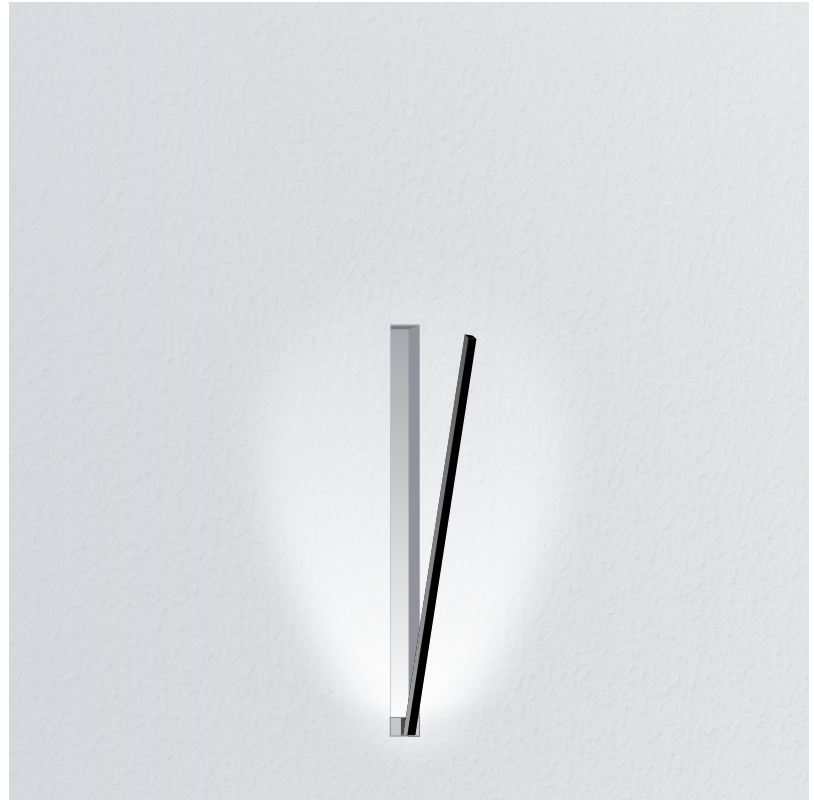

SPILLO 1 ROD RECESSED

D46006- _____ - _____

base number   Color   Finish
_____   Temperature   Options

1. To build a product code in our configurator select the specify button on the base model # product page
2. To build a manual product code on this datasheet choose from the options listed below in blue font and add the suffix to the base model #

GENERAL

Series: Spillo
Subseries: Spillo 1 Rod
Brand: Icone
Division: Design
Mounting Type: Recessed
Mounting Location: Wall
Subcategory: Ambient

PHYSICAL

Shape: Rectangle
Width (mm): 33
Width (in): 1 ⁵/₁₆
Height (mm): 426
Height (in): 16 ³/₄
Min. Recessing Depth (mm): 30
Min. Recessing Depth (in): 1 ³/₁₆
Light Distribution: Adjustable
[Fixture Finish: WHI / BLK / CHR / BGD](#)
Fixture Material: Brass

ELECTRICAL

Lamp Type: LED
Total Output Wattage (W): 4.8
Dimming: 0-10V Dimming
Driver Included: No
Driver Location: Remote
Driver Type: Constant Voltage - 120Vac
Driver Class: Class 2
Input Voltage (V): 120
Output Voltage (V): 12
Upon Request: (Not included, see components) 0-10Vdc dimming / 277Vac

LED

[Color Temperature (°K): 2700 / 3000](#)
Nominal Lumen (lm): 440
CRI: >90 CRI
Lamp Life (hrs): 50000

OPTICAL

Adjustability: Tilt 120°

RATINGS AND CERTIFICATIONS

Certified By: Certified for North American Standards
IP rating: IP20